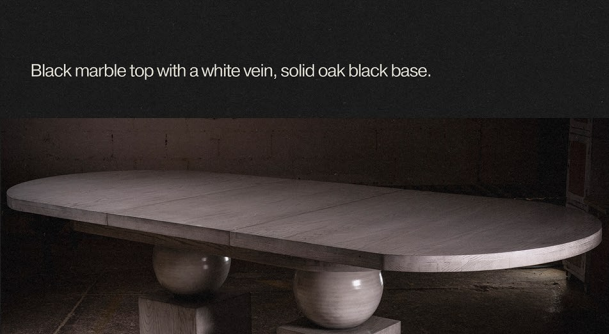

AETERNA
furniture

Catalogue
Fall 2023

Los Angeles, CA - El Paso, TX.

aeterna@aeternashop.com

+ 1 323 907 9596

New arrivals

Fall 2023

9 products

Beverly Green Dining Table / Simple Onyx Coffee Table / Teak Exterior Coffee Table / Cosmic Dining Table / Farm Table / Marmol Negro Dining Table / Sphaera Extendable Dining Table / Daido Coffee & Dining Table

Beverly Green Dining Table

Round Beverly Green Dining Table with Fluted Round Base.

DIMENSIONS : 84" D X 30" H

Simple Onyx Coffee Table

COFFEE TABLE

DIMENSIONS : 47" D X 15" H

Round white onyx with grey vein. Top is 2" with an X base.

Teak Exterior Coffee Table

Natural teak coffee table for exterior or interior use.

DIMENSIONS : 55" W X 32" D X 15" H

Cosmic Dining Table

TABLE

DIMENSIONS : 60" D X 30" H

Solid white oak round dining table with a geometrical pedestal.

Farm Table

Solid oak farm table with square detail on the tabletop.

DIMENSIONS : 102" L X 45" D X 30" 3" TOP

Marmol Negro Dining Table

TABLE

DIMENSIONS : 85" L X 45" D X 30" H

Black marble top with a white vein, solid oak black base.

Sphaera Extendable Dining Table

TABLE

DIMENSIONS : 82" - 102" L X 45" D X 30" H

Extends with a center 20" leaf from 82" to 102" length.

Daido Oak Dining Table & Coffee Table

DINING TABLE & COFFEE TABLE

Daido oak oval dining table and coffee table with a geometric base inspired in the brutalist movement.

More products here : <https://aeternashop.com/>

Los Angeles, CA - El Paso, TX.

aeterna@aeternashop.com

+ 1 323 907 9596