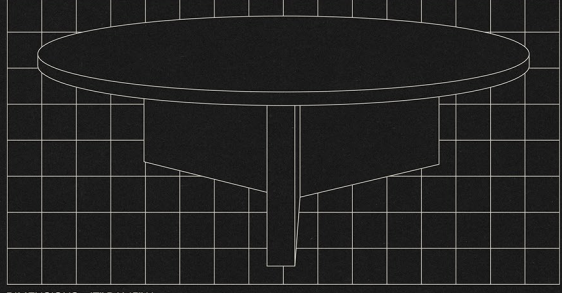

Simple Onyx Coffee Table

COFFEE TABLE

DIMENSIONS : 47" D X 15" H

Round white onyx with grey vein. Top is 2" with an X base.