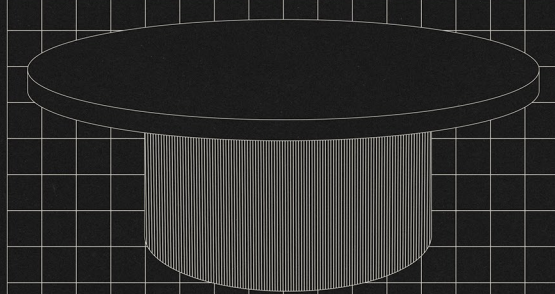

DIMENSIONS : 84" D X 30" H