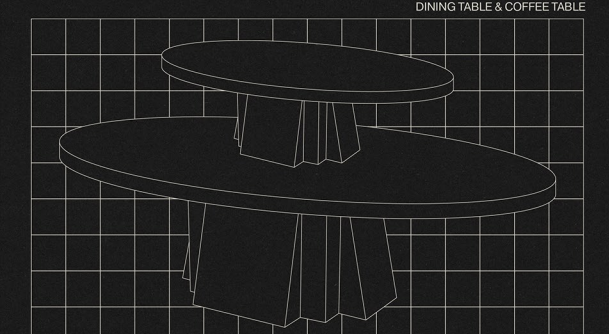

More products here : <https://aeternashop.com/>

Los Angeles, CA - El Paso, TX.

aeterna@aeternashop.com

+ 1 323 907 9596