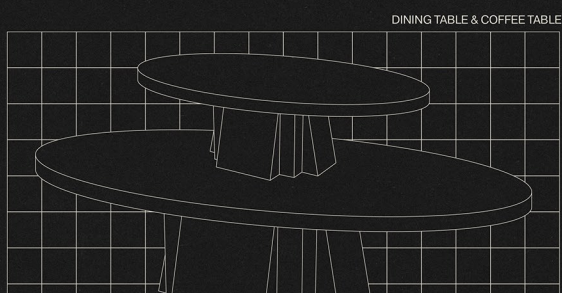

Daido oak oval dining table and coffee table with a geometric base inspired in the brutalist movement.