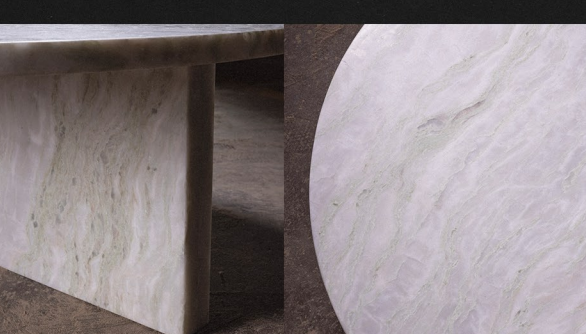

Teak Exterior Coffee Table

Natural teak coffee table for exterior or interior use.