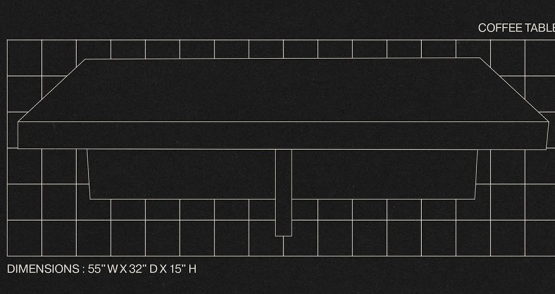

DIMENSIONS : 55" W X 32" D X 15" H